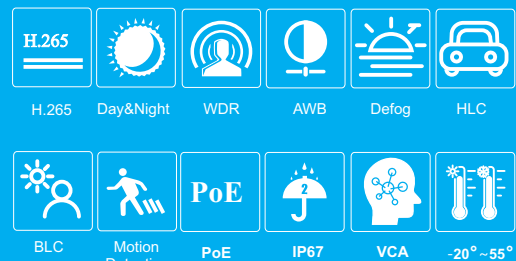

www.unicamsystems.com

Model Specifications	UC-P452 E3-MAZ			
Camera				
Image Sensor	1 / 2.7 "CMOS			
Image Size	2592 × 1944			
Electronic Shutter	1 / 3 s ~ 1 / 100000 s			
Iris Type	Fixed Iris	DC Iris		
Min. Illumination	0.02 lux@F1.6, AGC ON; 0 lux with IR; 0.01 lux@F1.4, AGC ON, 0 lux with IR			
Lens	2.8 mm@F1.6, H.FoV: 99.87°; V.FoV: 70.36°; D.FoV: 120° 3.6 mm@F1.6, H.FoV: 80°; V.FoV: 58°; D.FoV: 108°	2.8~12mm@F1.4, H.FoV: 96°~28°; V.Fov: 70°~21°; D.FoV: 129°~35.5°		
Focus	Fixed	Motorized		
Lens Mount	M12	Φ14		
Day & Night	ICR			
Wide Dynamic Range	120dB			
BLC	Yes			
HLC	Yes			
Defog	Yes			
S/N Ratio	≥ 50dB			
Digital NR	3D DNR			
Angle Adjustment	Pan: 0°~360°; Tilt: 0°~90°; Rotation: 0°~360°			
Image				
Video Compression	Main stream: H.265+ / H.265 / H.264+ / H.264 Sub stream: H.265+ / H.265 / H.264+ / H.264 / MJPEG Third stream: H.265+ / H.265 / H.264+ / H.264 / MJPEG			
H.264 Compression Standard	Baseline Profile/Main Profile/High Profile			
Resolution	5MP (2592×1944), 4MP (2592×1520), 2K (2560×1440), 3MP (2304×1296), 1080P (1920×1080), 720P (1280×720), D1, VGA (640×480), CIF, 480×240			
Main Stream	5MP/4MP/2K/3MP/1080P / 720P(60Hz : 1 ~ 30fps; 50Hz: 1~25fps)			
Sub Stream	720P/D1/VGA/CIF/480×240 (60Hz : 1 ~ 30fps; 50Hz: 1~25fps)			
Third Stream	D1/CIF/480×240 (60Hz : 1 ~ 30fps; 50Hz: 1~25fps)			
Bit Rate	64 Kbps ~ 8 Mbps			
Bit Rate Type	VBR / CBR			
Audio Compression	G711A / U			
Image Settings	ROI, Saturation, Brightness, Hue, Contrast, Wide Dynamic, Sharpness, Image Mirror, Image Flip, NR, etc. adjustable through client software or web browser			
ROI	Each ROI to be configured separately			
Interfaces				
Network	RJ 45 10M/100M self-adaptive Ethernet port			
Video Output	No			
Audio	1CH audio input; 1CH audio output; 1 CH built-in MIC (Optional)			
Storage	Built-in micro SD card slot; up to 256GB			
Reset	Yes			
Alarm	1CH alarm input; 1CH alarm output (Optional)			
Intelligent Analytics				
Smart Event	Line crossing, region intrusion/entrance/exiting, loitering detection, illegal parking detection, abandoned/ missing object detection			
Target Counting	Target counting by line/area, heat map			
Exception Detection	Scene change, video blur and abnormal color detection, audio exception			
Face Detection	Face detection and face capture			
Video Metadata	Simultaneously captures human body, motor vehicle and non-motor vehicle and extracts 13 human features, 4 motor vehicle features and 1 non-motor vehicle feature			
DORI Distance				
Lens	Detect	Observe	Recognize	Identify
2.8mm	55.16m(180.97ft)	22.06m(72.37ft)	11.03m(36.18ft)	5.52m(18.11ft)
3.6mm	70.14m(230.11ft)	28.06m(92.06ft)	14.03m(46.03ft)	7.01m(22.99ft)
2.8~12mm(W)	55.53m(182.18ft)	22.21m(72.86ft)	11.11m(36.45ft)	5.55m(18.20ft)
2.8~12mm(T)	209.78m(688.25ft)	83.91m(275.29ft)	41.96m(137.66ft)	20.98m(68.83ft)