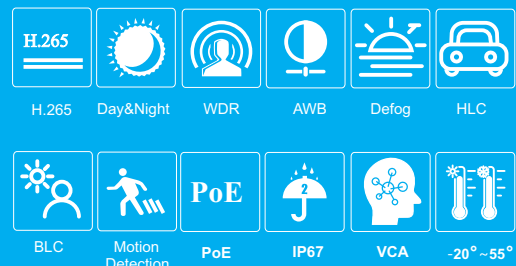

## **UC-P553 E3-MAZ 5MP IR DOME NETWORK CAMERA**

- H.265S/H.265+/H.265/H.264S/H.254+/H.254/MJPEG coding
- Max. resolution: 2592 × 1944
- ICR auto switch, true day / night vision
- 30 ~ 50m IR night view distance
- Motorized zoom lens
- 3D DNR, true WDR, HLC, BLC, Defog, NIR, Smart IR and ROI coding
- Support image distortion correction
- Built-in micro SD card slot; up to 256GB
- DC12V/PoE power supply
- IP67 & IK10
- Support three streams
- Support remote monitoring by smart phones & tablet PCs with iOS and Android OS
- Intelligent analytics