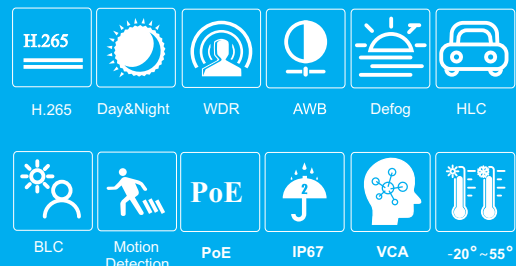

www.unicamsystems.com

Specifications	Model	UC-P482 S3-MAZ
Camera		
Image Sensor	1 / 2.7 "CMOS	
Image Size	3840 × 2160	
Electronic Shutter	1 s ~ 1 / 100000 s	
Iris Type	Fixed Iris	
Min. Illumination	0.11 lux @F2.2, AGC ON; 0 lux with IR 0.032 lux @ F1.2, AGC ON; 0 lux with IR	
Lens	2.8~13.5mm@F1.4, Horizontal FoV: 102.7°~32.2°; Vertical FoV:70.2°~ 18.5°; Diagonal FoV:110.2°~36.7°	
Focus	Motorized	
Lens Mount	Φ14	
Wide Dynamic Range	HWDR	
BLC	Yes	
HLC	Yes	
Defog	Yes	
Digital NR	3D DNR	
Angle Adjustment	Pan: 0°~360°; Tilt: 0°~90°; Rotation: 0°~360°	
Image		
Video Compression	H.265 /H.264	
H.264 Compression Standard	Baseline Profile/Main Profile/High Profile	
Resolution	8MP (3840 × 2160), 6MP (3072 × 2048), 5MP (2592 × 1944), 4MP (2592 × 1520), 2MP (1920 × 1080), 720P (1280 × 720), D1, CIF, 480 × 240	
Main Stream	8MP/6MP/5MP/4MP/2MP(1 ~20fps)	
Sub Stream	D1/CIF/480 × 240(1~20fps)	
Third Stream	720P/D1/CIF(1~20fps)	
Bit Rate	64 Kbps ~ 8 Mbps	
Bit Rate Type	VBR / CBR	
Audio Compression	G711A / U	
Image Settings	ROI, Saturation, Brightness, Hue, Contrast, Wide Dynamic, Sharpness, NR, etc. adjustable through client software or web browser	
ROI	Each ROI to be configured separately	
Interfaces		
Network	RJ45	
Video Output	No	
Audio	1CH audio input	
Storage	Built-in micro SD card slot; up to 128GB	
Reset	Yes	
Functions		
Remote Monitoring	Web browsing, CMS remote control	
Online Connection	Support simultaneous monitoring for up to 3 users; Support multi-stream real time transmission	
Network Protocol	UDP, IPv4, IPv6, DHCP, NTP, RTSP, PPPoE, DDNS, SMTP, FTP, 802.1x, UPnP, HTTP, HTTPS, QoS	
Interface Protocol	ONVIF	
Storage	Network remote storage, micro SD card storage	
Smart Alarm	Motion detection, SD card error, SD card full	
Intelligent Analytics	Region intrusion detection, scene change detection and line crossing detection	
General Function	Watermark, IP address filtering, video mask, heartbeat, illegal login lock	
PoE	Yes	
IR Distance	30 ~ 50 m	
Ingress Protection	IP 67	